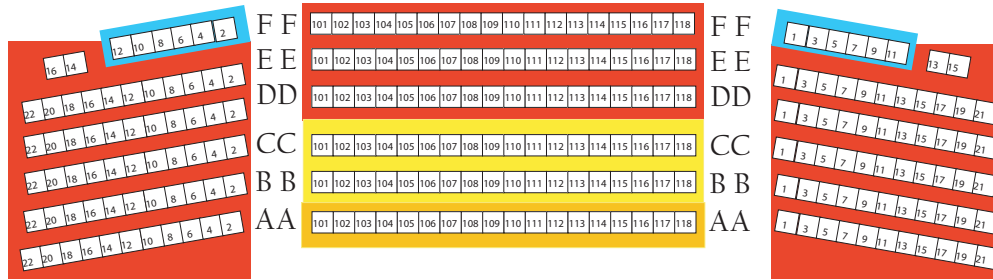

# Fox Performing Arts Center Riverside California

Balcony

Mezzanine

Orchestra

Orange = PresClub  
 Yellow = Gold Circle  
 Red = Section A  
 Green = Section B  
 Purple = Section C  
 Blue = Wheel Chair