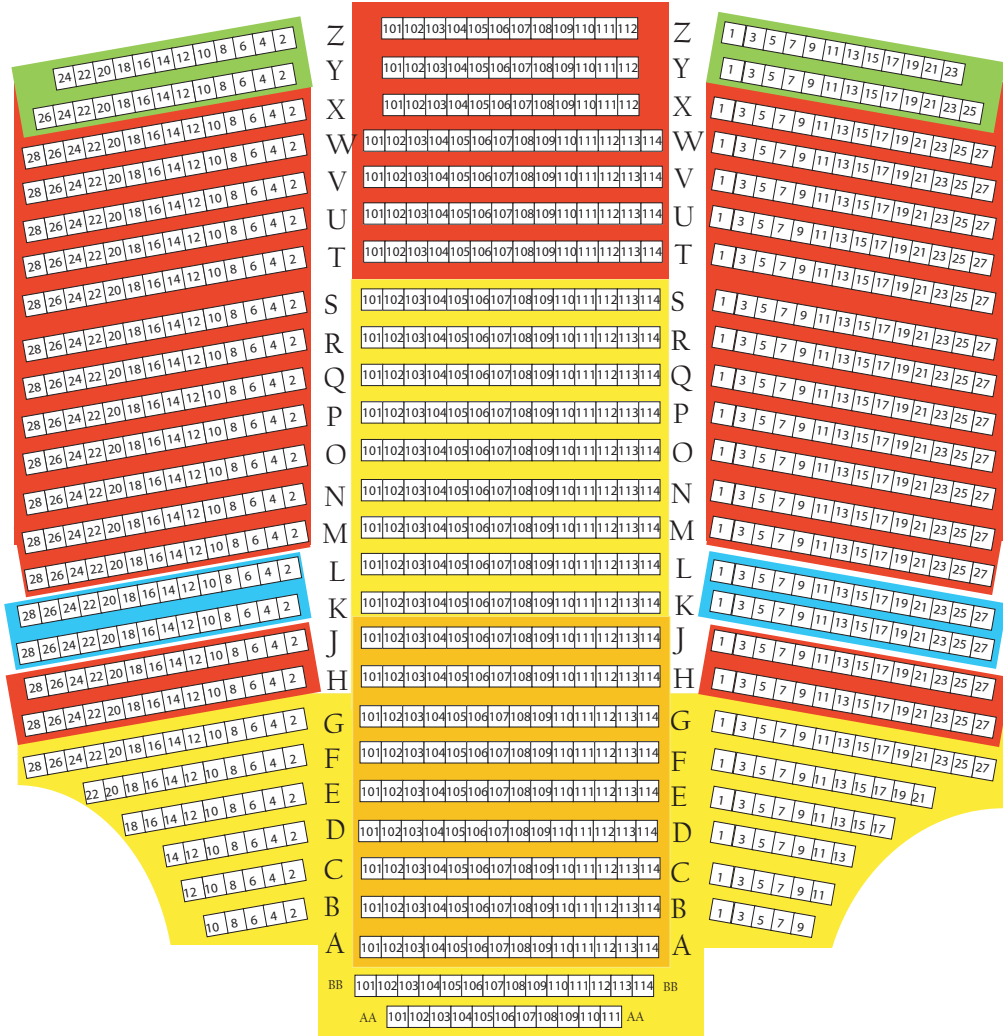

# Fox Performing Arts Center Riverside California

Balcony

Mezzanine

Orchestra

Orange = PresClub  
 Yellow = Gold Circle  
 Red = Section A  
 Green = Section B  
 Purple = Section C  
 Blue = Wheel Chair