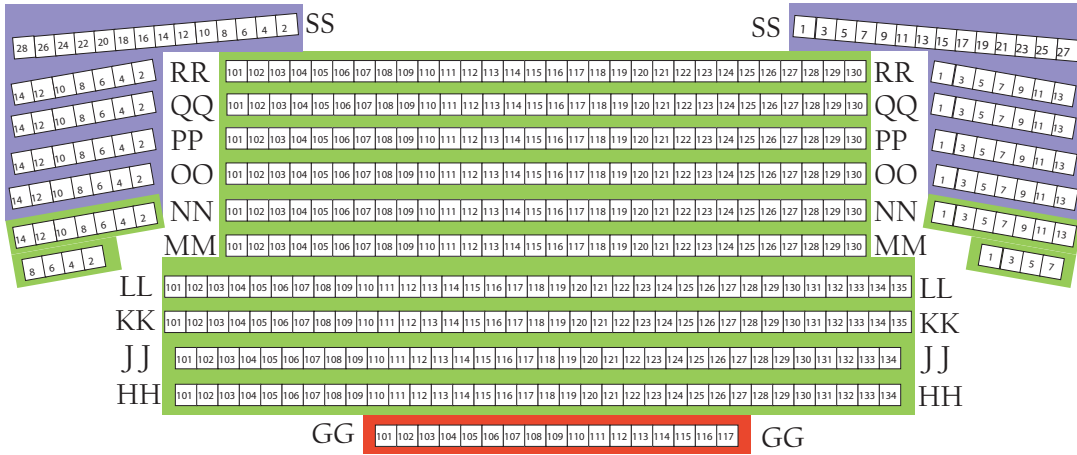

# Fox Performing Arts Center Riverside California

Balcony

Mezzanine

Orchestra

Orange = PresClub  
 Yellow = Gold Circle  
 Red = Section A  
 Green = Section B  
 Purple = Section C  
 Blue = Wheel Chair